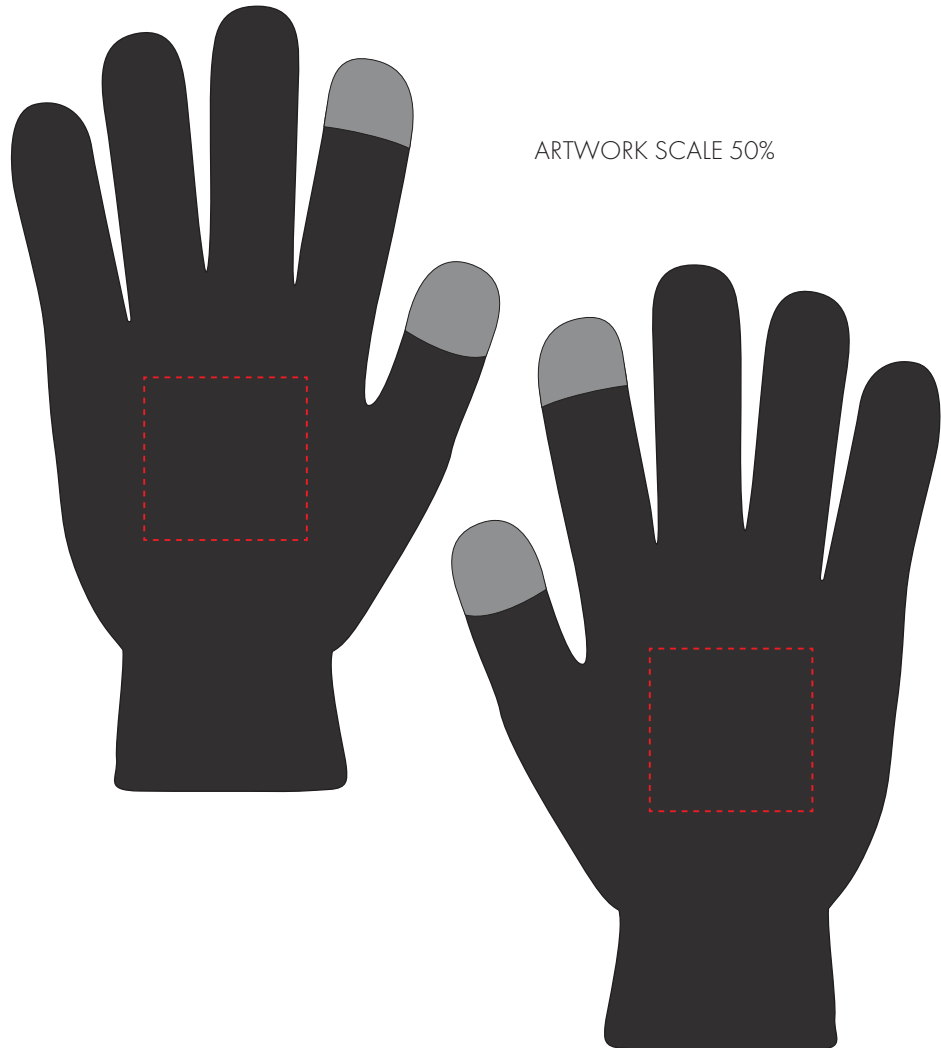

Your Ref:  
Our Ref:Quantity:  
Version: 1Product Code: AF0124  
Product Colour: BLACK**PRINTING CONCERNS: PRINT MAY DISCOLOUR****PRODUCT INFO: DUE TO THE NATURE OF THE PRODUCT THE PRINT POSITION MAY VARY BY 2 - 3 MM**

We stock this item in the following colours

**Madeira Thread Colours**

- Colour 1
- Colour 1
- Colour 1
- Colour 1

ARTWORK SCALE 100%  
Max print area 43mm x 43mm**The dashed line is to demonstrate print area and will not appear on your printed item****PLEASE NOTE:**